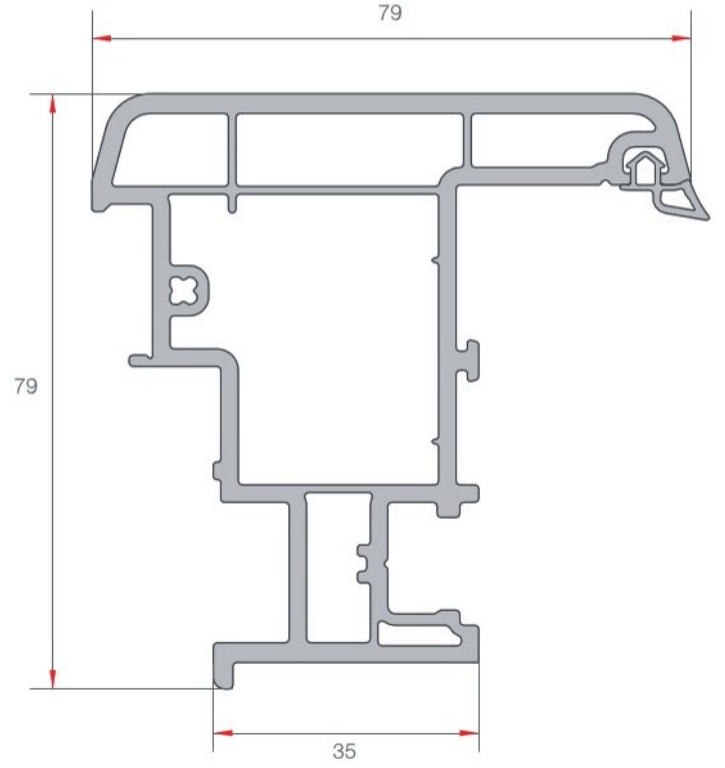

YARDIMCI PROFİLLER
AUXILIARY PROFILES

Enderpen PVC kapı
pencere sistemleri:
Tasarım, Kalite, Çeşitlilik.

Enderpen PVC door
window systems:
Design, Quality, Variety.

YARDIMCI PROFİLLER

ÖLÇEK - SCALE 1/1

VIZYONLINE HAREKETLİ ORTA KAYIT
VIZYONLINE MOVABLE MULLION PROFILE
EN 25

Enderpen PVC door
window systems:
Design, Quality, Variety.

YARDIMCI PROFİLLER

ÖLÇEK - SCALE 1/1

18 cm. LAMBRI
18.cm. PANEL PROFILE
EN 59

10 cm. LAMBRI
10.cm. PANEL PROFILE
EN 60

7 x 12 PERVAZ
7 X 12 COVER PROFILE
EN 51

Enderpen PVC door
window systems:
Design, Quality, Variety.

YARDIMCI PROFİLLER

ÖLÇEK - SCALE 1/1

Ø 50 BORU
PIPE PROFILE
EN 58

ASİMETRİK "T" PROFİLİ
ASYMETRIC "T" PROFILE
EN 64

DAR "T" KAPAMA
"T" PROFILE
EN 63