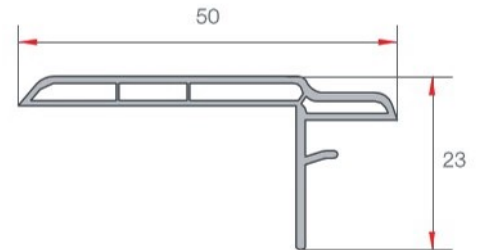

Enderpen PVC door
window systems:
Design, Quality, Variety.

YARDIMCI PROFİLLER

ÖLÇEK - SCALE 1/1

18 cm. LAMBRI
18.cm. PANEL PROFILE
EN 59

10 cm. LAMBRI
10.cm. PANEL PROFILE
EN 60

7 x 12 PERVAZ
7 X 12 COVER PROFILE
EN 51

KLİPSLİ PERVAZ
COVER PROFILE WITH CLIP
EN 52

Enderpen PVC kapı
pencere sistemleri:
Tasarım, Kalite, Çeşitlilik.

Enderpen PVC door
window systems:
Design, Quality, Variety.

YARDIMCI PROFİLLER

ÖLÇEK - SCALE 1/1

Enderpen PVC door
window systems:
Design, Quality, Variety.

YARDIMCI PROFİLLER

ÖLÇEK - SCALE 1/1

Ø 50 BORU
PIPE PROFILE
EN 58

ASİMETRİK "T" PROFİLİ
ASYMETRIC "T" PROFILE
EN 64

DAR "T" KAPAMA
"T" PROFILE
EN 63